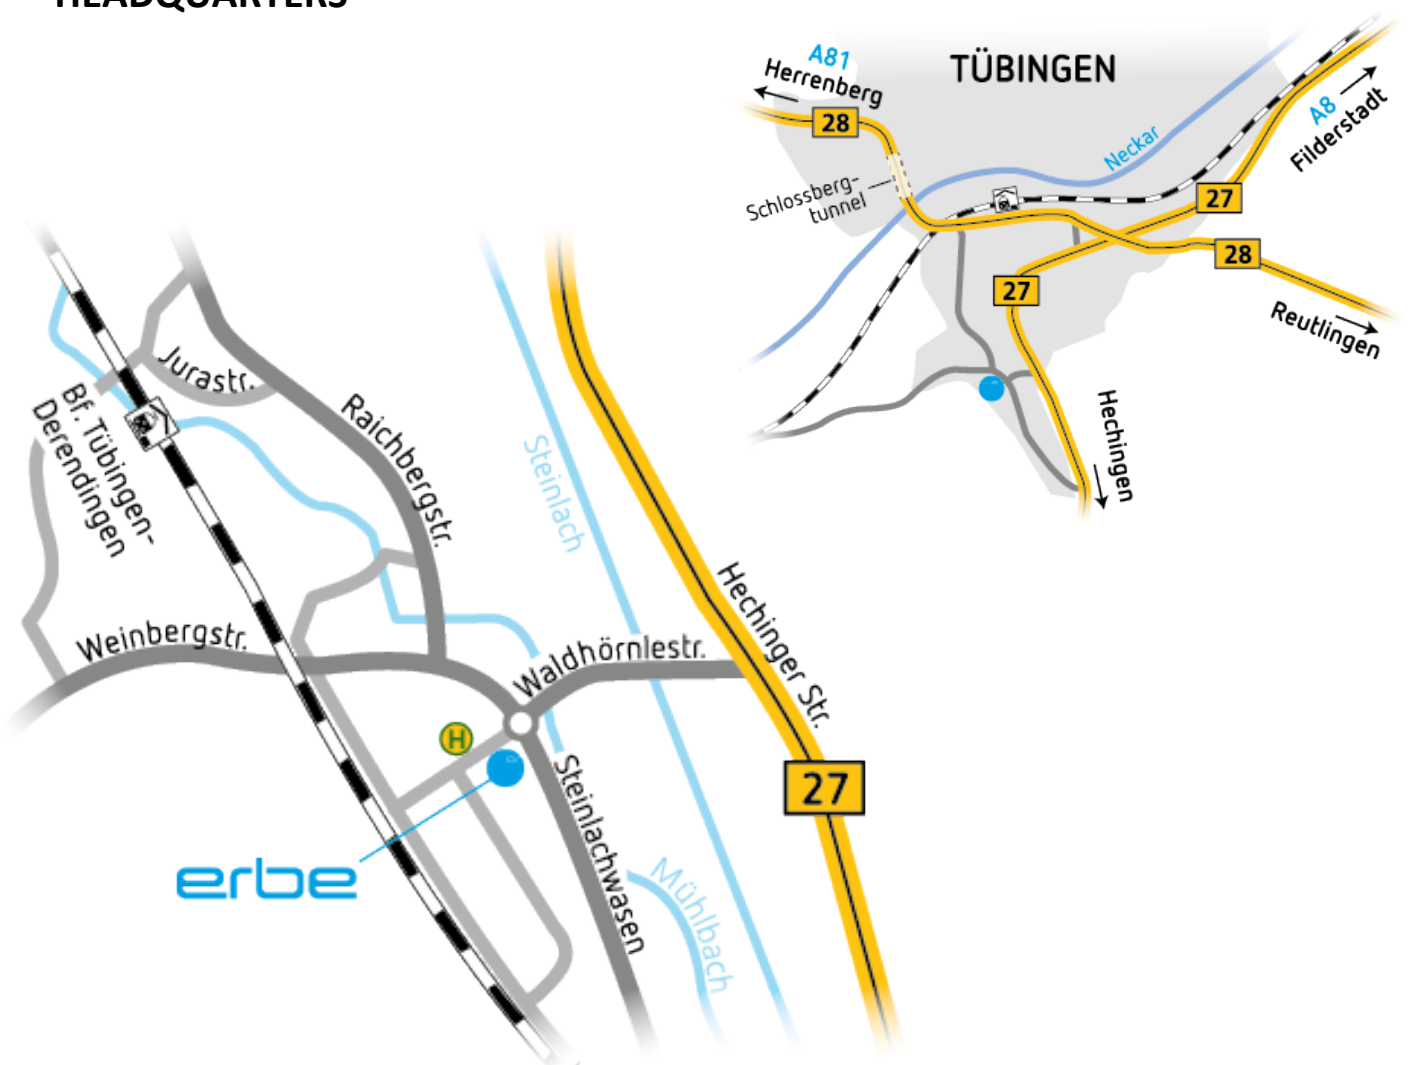

ERBE ELEKTROMEDIZIN GMBH HEADQUARTERS

Erbe Elektromedizin GmbH
Waldhoernlestrasse 17
72072 Tuebingen
Germany
Phone +49 7071 755-0
Fax +49 7071 755-179
info@erbe-med.com
erbe-med.com